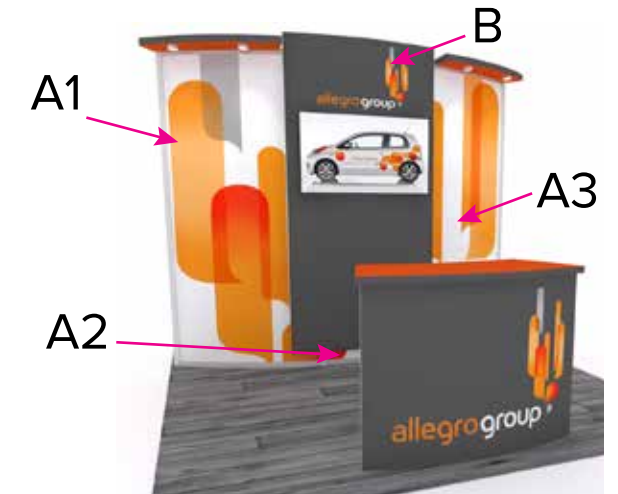

Graphic Template 10 x 10 Inline Exhibit SEG Graphics

NOTE: All Raster Art (jpg, tiff,psd, png, etc.) must be at least 100 dpi at print size.
Standard kits are often customized. Please check with Customer Service to ensure that this template matches your specific job.

Graphic Template
10 x 10 Inline Exhibit
Reception Counter - Sintra Graphic

C

NOTE: All Raster Art (jpg, tiff,psd, png, etc.) must be at least 100 dpi at print size.