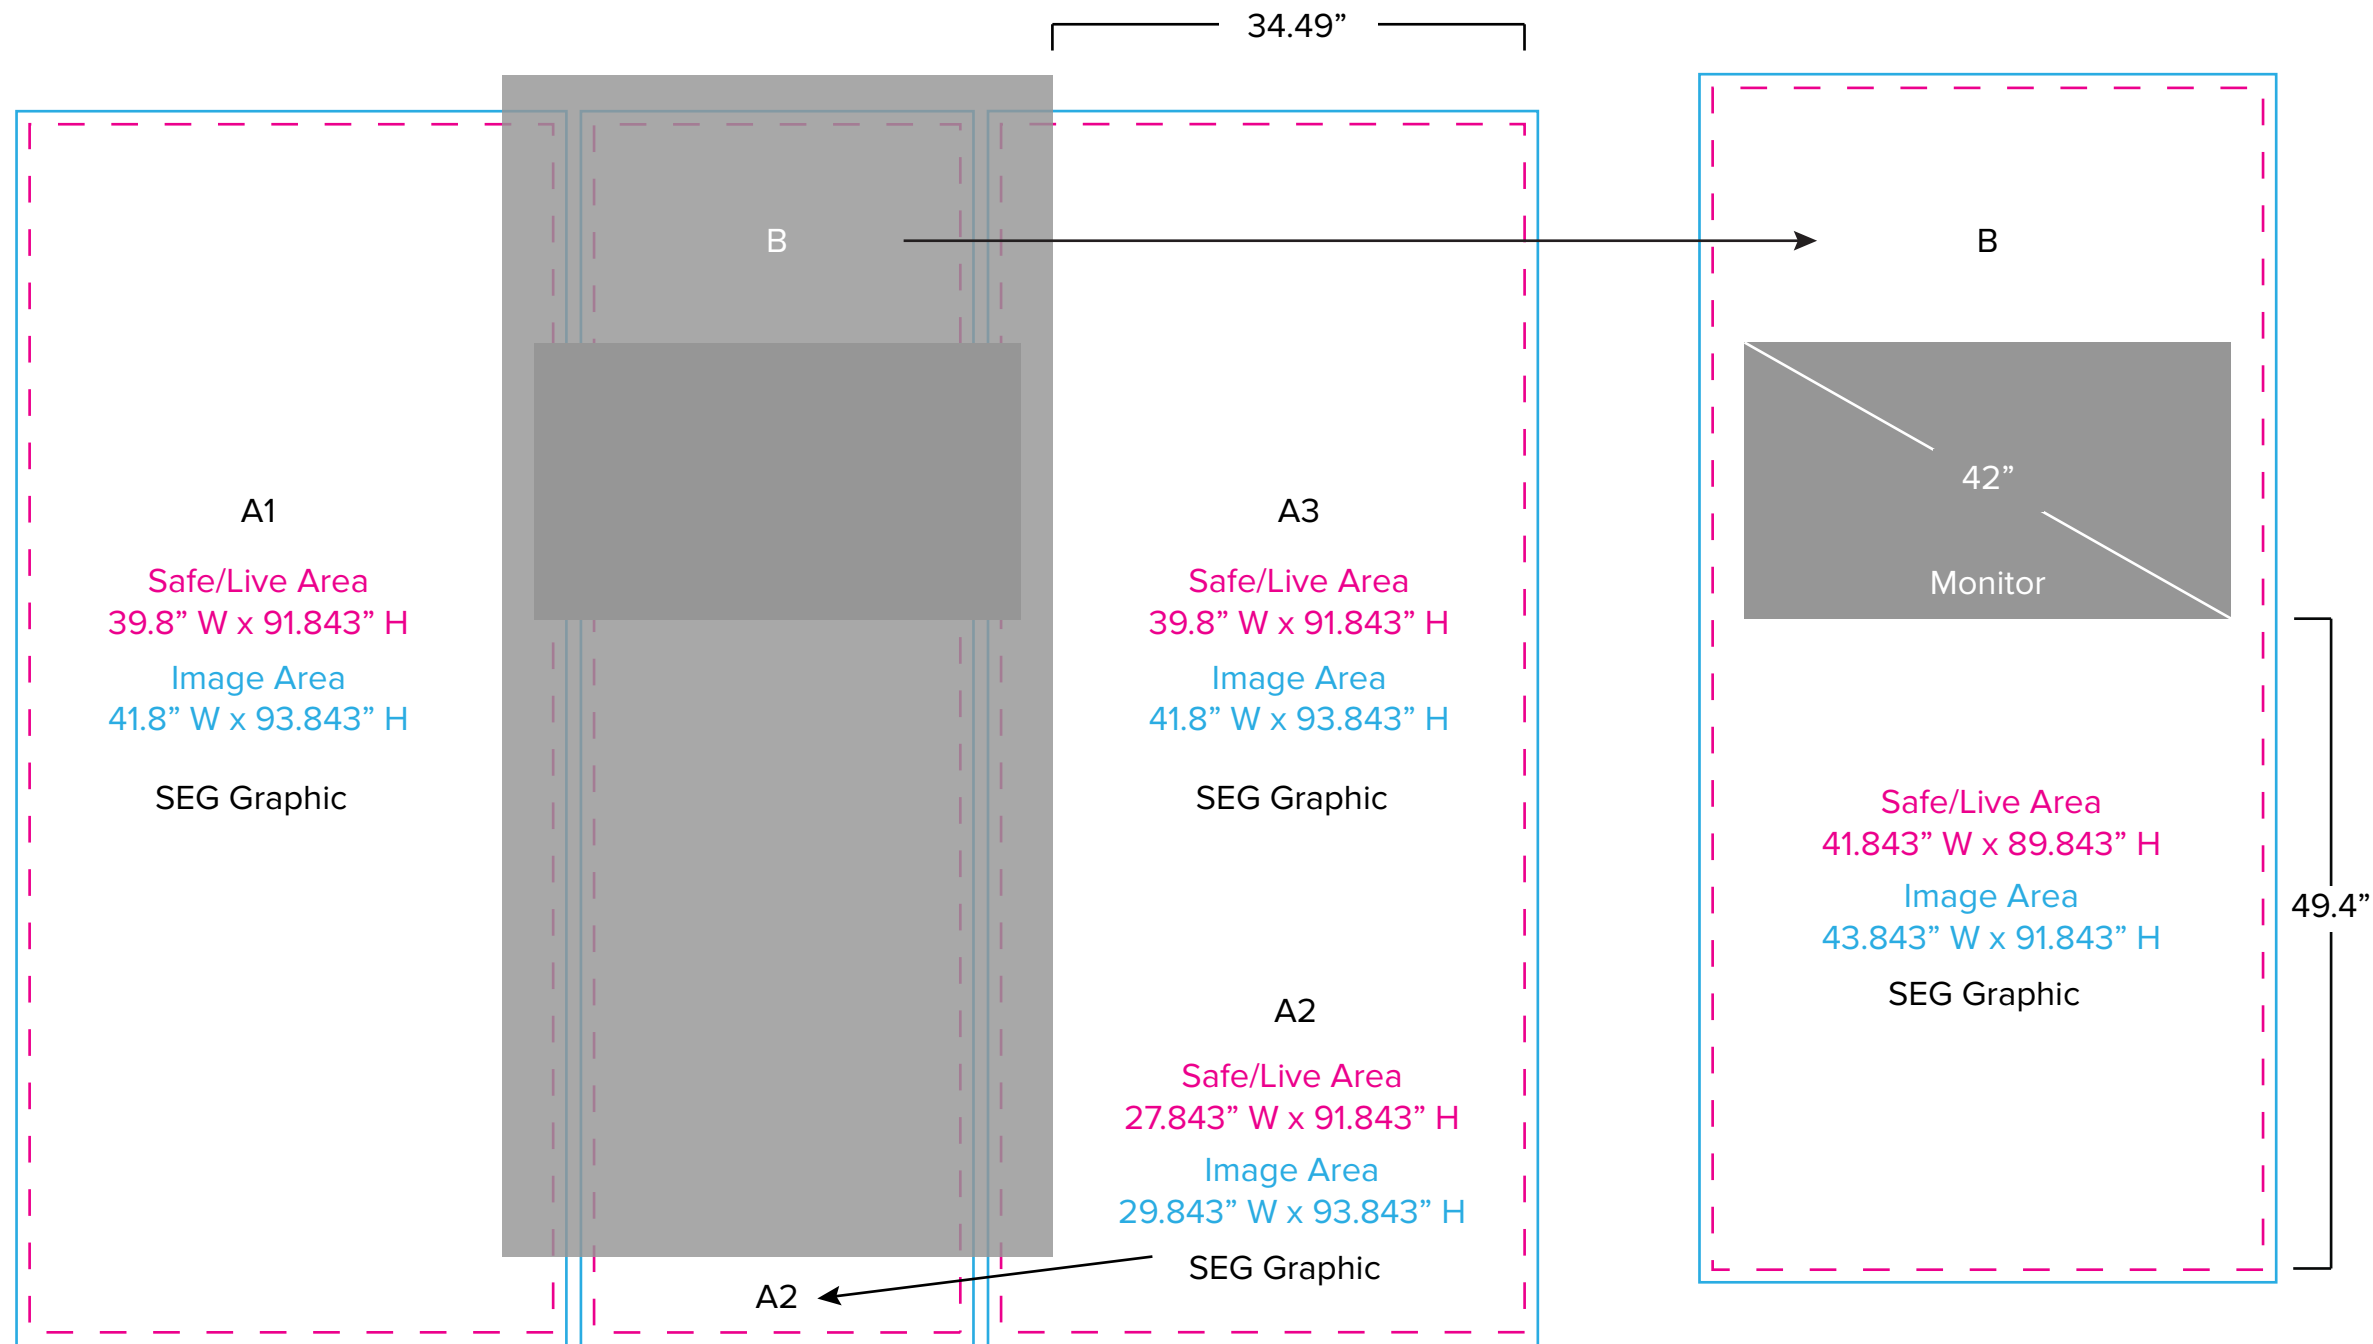

Graphic Template 10 x 10 Inline Exhibit SEG Graphics

NOTE: All Raster Art (jpg, tiff,psd, png, etc.) must be at least 100 dpi at print size.
Standard kits are often customized. Please check with Customer Service to ensure that this template matches your specific job.

Graphic Template
10 x 10 Inline Exhibit
Reception Counter - Sintra Graphic

C

NOTE: All Raster Art (jpg, tiff,psd, png, etc.) must be at least 100 dpi at print size.